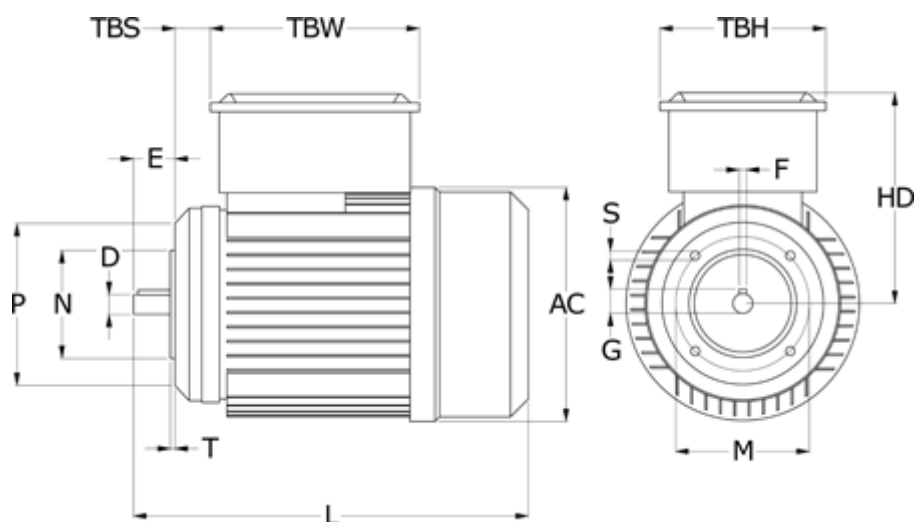

# Data Sheet

Article number: 2505566510940

Description: Kleedrive MY802-6 0.55kw 900 rpm UL/CSA  
1x230V 50HZ IP55 B14

## Measures

AC = 163	N = 80
D = 19	P = 120
E = 40	S = M6
F = 6	T = 3
G = 15.5	TBH = 110.5
HD = 146	TBS = 31.75
L = 290	TBW = 140.5
M = 100	